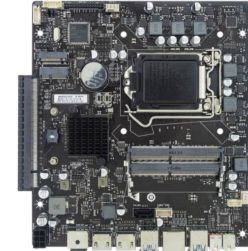

JWIPC All-in-One PC

The JWIPC All-in-One PC blends the power of a desktop with the beauty of slim, modern display into one dependable device.

- ▶ Designed to impress
- ▶ Built for entertainment
- ▶ Smart, adaptive design

H215A

INTEL CFL-H/CML-H
INTEL H310&Q270
HDMI+VGA/COM

H238A

Intel RKL-S
Intel 10/11 Gen CPU
HDMI+VGA/COM

JWIPC AIO Motherboard

All-in-One PC preferred motherboard

- ▶ Reasonable structure design
- ▶ Brand supply chain materials
- ▶ Stable and reliable quality

JWH410I

Intel LGA1200 10th CPU 65w
H410 Chipset
LVDS/HDMI/DP

JWB460I-P

Intel LGA1200 10th CPU 65w
B460 Chipset
LVDS/HDMI-in/HDMI-Out
PCIE SLOT for Discrete graphic card

JW H510&B560I

Intel LGA1200 10/11th Gen CPU TDP:65W
H510/B560I Chipset
LVDS/2*HDMI/VGA