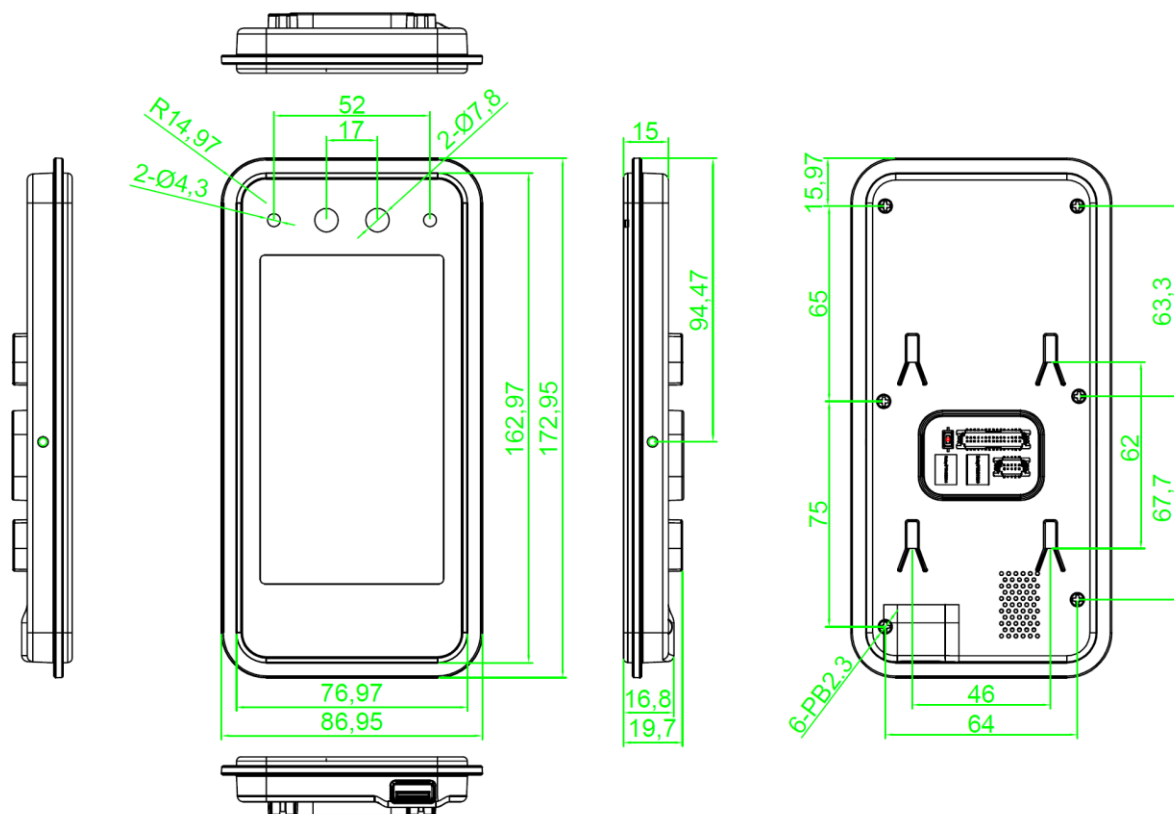

产品外观

规格信息

Processor	OS	Linux
	CPU	RV1109, 1.5GHz
	NPU	1.2T FLOPS
Memory	Type	Onboard 1GB DDR4 板贴
Storage	Type	Onboard 4GB/8GB EMMC
Display	Size	5inch, Vertical screen
	Resolution	720*1280
Identify	Camera	Binocular camera, 2 million wide dynamic
	Distance	0.5~1M
	Fill light distance	≤1M
	Identify patterns	Local identification, support offline, support mask identification
	Recognition speed	<0.2s
	Accuracy	>99.8%
	User capacity	5000~50000
	Identify patterns	Support 1:1
	Anti-counterfeiting	Support
I/O	Extension ports	Power supply supports 12V input
		RJ45, Support data upload and download
		USB2.0 (OTG)
		RS485
		Other
Communication	Mode	TCP/IP Support offline mode
Wireless	Type	Support WiFi
Capture	Quantity	1
Audio	Speaker	Support
Power	Input	12V DC
Dimension	Size	173mm*87mm*19.7mm
Environment	Operating	-20~70 °C ,90%RH
Software	Access Management	Support batch adding, updating, deleting and viewing of personnel library
		Support network distribution and local configuration from the management server
		Support batch registration of management page
		Support attendance record query
		Support docking with third-party attendance management platform

整机尺寸

订购信息

型号	描述
A019W-01A	RV1109/1GB/ 4GB/ WIFI/
A019W-01B	RV1109/1GB/ 8GB/ WIFI/IC Card

选配设备

描述	数量
测温模组	/
MIC功能	/
NFC功能	可选
二代证识别	/
4G功能	/

包装信息

描述	数量
主机	1 pcs
壁挂支架	1 pcs
说明书	1 pcs
电源适配器	1 pcs
螺丝	若干