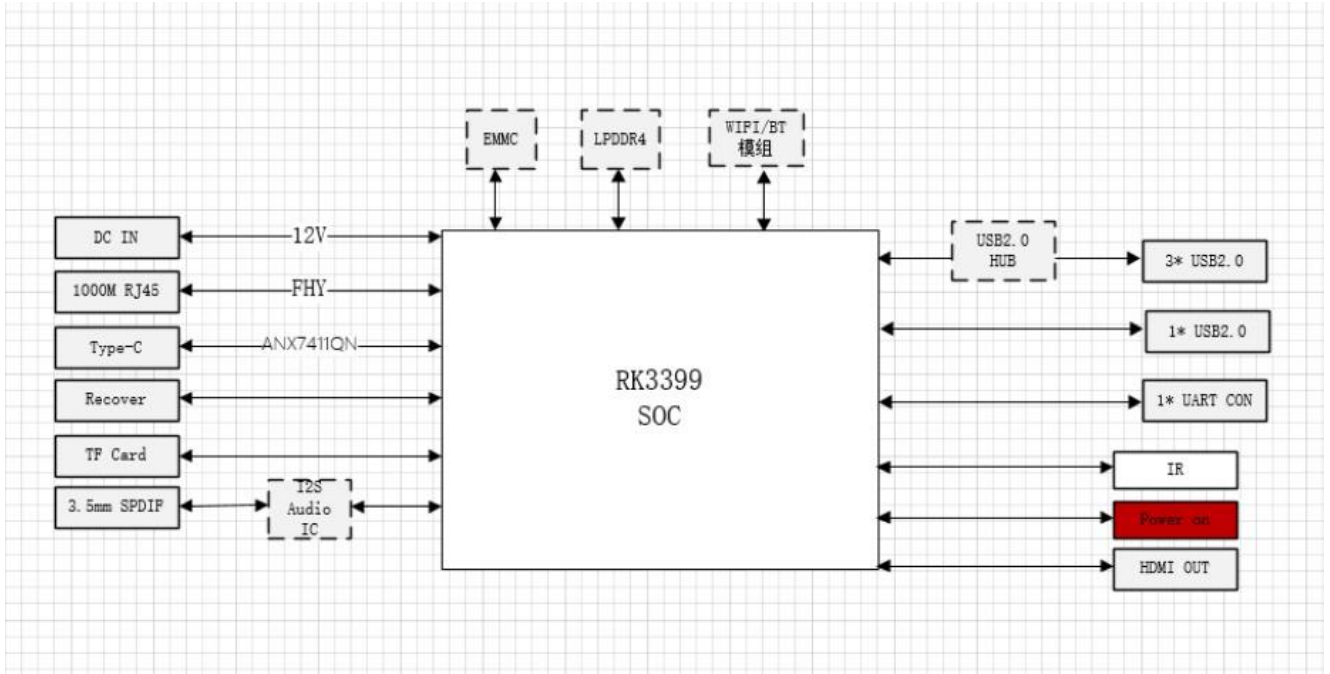

## Specification

## Features

- Rockchip 3399 Dual Cortex-A72 + Quad Cortex-A53 Mali T864
- 1\*USB3.0 , 3\*SUB2.0
- Onboard WIFI/BT
- 1\* Gigabit Ethernet
- Support HDMI2.0

|            |             |  |                                   |
|------------|-------------|--|-----------------------------------|
| Processor  | CPU         | Rockchip 3399 Dual Cortex-A72 + QuadCortex-A53   |                                   |
| Graphics   | Type        | Mali-T864  |                                   |
|            | Display     | 1*HDMI2.0 support CEC  |                                   |
| Memory     | Type        | LPDDR4 2G  |                                   |
| Storage    | Type        | eMMC 16G   |                                   |
| Network    | Wireless/BT | AP6356S 802.11 ac/b/g/n WIFI+BT4.1   |                                   |
| I/O        | Front I/O   | IR LED   |                                   |
|            | Rear I/O    | 1*DC_IN JACK<br>1*RJ45<br>Gigabit<br>Ethernet<br>1*HDMI2.0<br>1*TYPC-C<br>1*Line in&Line out 2 in 1.3.5mm jack |                                   |
|            |             | Right I/O  | 2*Antenna                         |
|            |             | Left I/O   | 1*USB3.0<br>3*USB2.0<br>1*TF slot |
| Power      | Input       | 12V DC IN  |                                   |
| Function   | Watchdog    | Support  |                                   |
| Dimension  | SIZE        | 128 (L) *128 (W) *30mm (H)   |                                   |
| Enviroment | Temperature | Operating temperature<br>:-0°C~45°C Storage<br>temperature:-20°C~70°C  |                                   |
|            |             | Relative humidity  | 10%~95% (non-condensing)          |

## Block Diagram