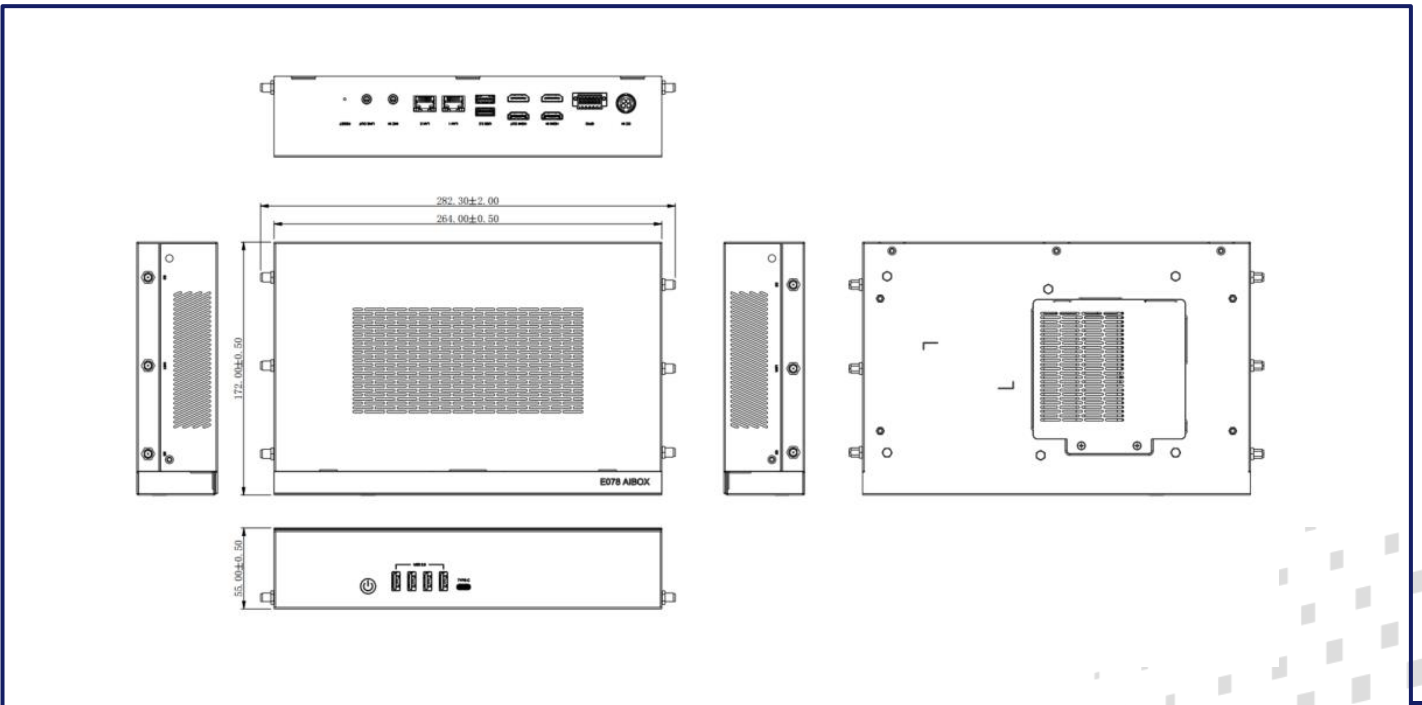

E078

Based on Intel Tiger Lake-U

The JWIPC E078 AI BOX is an edge AI BOX developed based on the Intel Tiger Lake-U platform. Supporting high-performance MXM GeForce graphics cards and dual network interfaces, it is suitable for various AI edge computing scenarios, such as smart cities, intelligent transportation, smart communities, smart access control, smart retail, smart construction sites, and smart kitchen monitoring.

- Based on Intel Tiger Lake-U
- Support 2 x DDR4 SO-DIMM
- Support 2 x M.2 SSD
- Support 2 x HDMI IN, 2 x HDMI Out
- Support MXM Graphics
- Support 1000M and 2500M Dual Ethernet ports
- Support WIFI6
- Support 1 x 3.5mm Line Out, 1 x Mic In
- 4 x USB2.0, 2 x USB3.2, 1 x TYPE-C Full Function Ports

Product view

Dimensions

Order Information

Model	Configuration
E078-A	Celeron 6305E/2*HDMI IN/2*HDMI OUT/2*Gigabit Ethernet Ports/4*USB2.0+2*USB3.0/1*TYPE-C/RTX3060/8GB/512GB
E078-B	Celeron 6305E/2*HDMI OUT/2*Gigabit Ethernet Ports/4*USB2.0+2*USB3.0/1*TYPE-C/GTX1650/4G/128GB