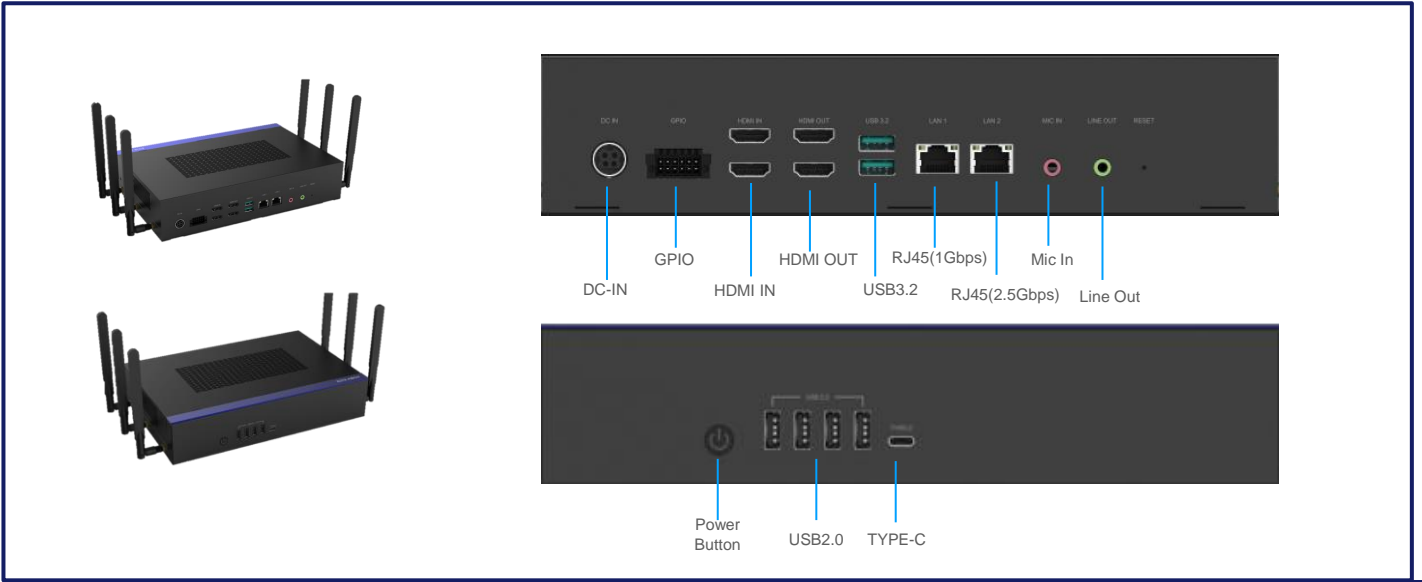

E078

Based on Intel Tiger Lake-U

The JWIPC E078 AI BOX is an edge AI BOX developed based on the Intel Tiger Lake-U platform. Supporting high-performance MXM GeForce graphics cards and dual network interfaces, it is suitable for various AI edge computing scenarios, such as smart cities, intelligent transportation, smart communities, smart access control, smart retail, smart construction sites, and smart kitchen monitoring.

- Based on Intel Tiger Lake-U
- Support 2 x DDR4 SO-DIMM
- Support 2 x M.2 SSD
- Support 2 x HDMI IN, 2 x HDMI Out
- Support MXM Graphics
- Support 1000M and 2500M Dual Ethernet ports
- Support WIFI6
- Support 1 x 3.5mm Line Out, 1 x Mic In
- 4 x USB2.0, 2 x USB3.2, 1 x TYPE-C Full Function Ports

Product view

Dimensions

Order Information

Model	Configuration
E078-A	Celeron 6305E/2*HDMI IN/2*HDMI OUT/2*Gigabit Ethernet Ports/4*USB2.0+2*USB3.0/1*TYPE-C/RTX3060/8GB/512GB
E078-B	Celeron 6305E/2*HDMI OUT/2*Gigabit Ethernet Ports/4*USB2.0+2*USB3.0/1*TYPE-C/GTX1650/4G/128GB