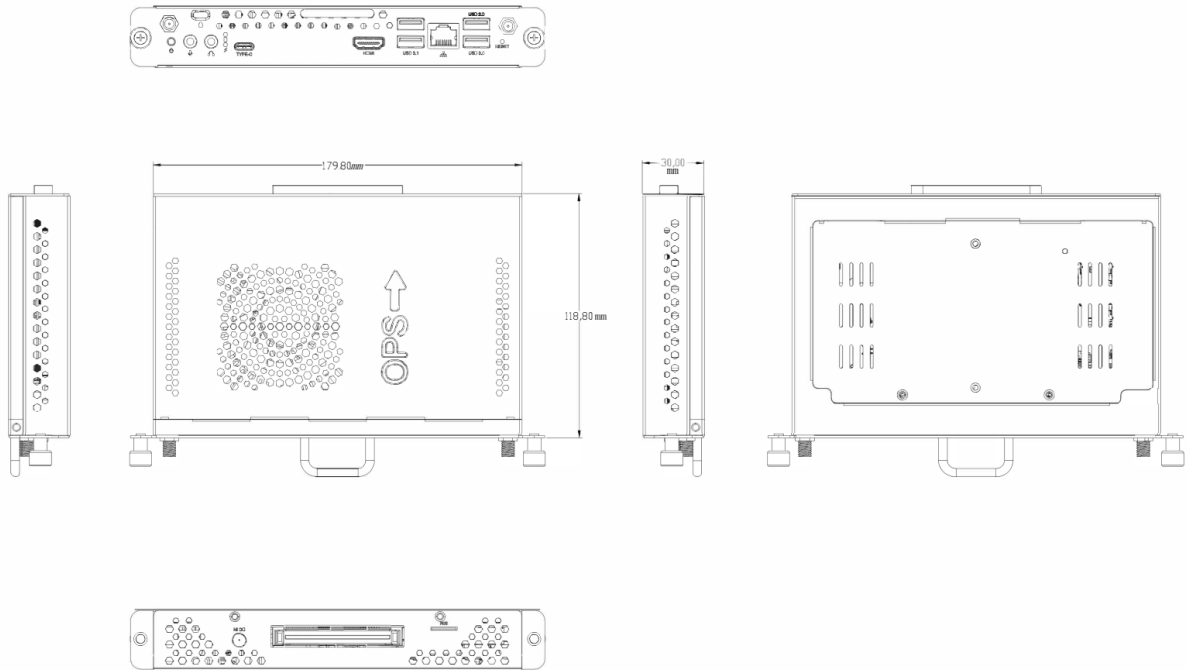

Specifications

Processor System	CPU	Intel® Whiskey lake-U platform, 8 th gen processor, TDP. 15W
	BIOS	AMI UEFI BIOS
Graphics	Chipset	Intel UHD Graphics
	VRAM	32GB (Max)
	Multi displays	Support Dual displays
Memory	Type	2 x SO-DIMM DDR4-2400
	Max	64GB
Ethernet	Lan IC	1 x Intel I219LM
	Interface	10/100/1000Mbps
	Connector	1 x RJ45
Wireless	Type	PCIe+USB Wi-Fi/BT module ,support Intel CNVi module PCIe+USB LTE module
	Interface	1 x M.2 2230 for Wifi+BT module 1 x M.2 3042 for 4G module
Storage	Type	SSD
	Interface	1 x M.2 2280 for SATA or NVMe SSD 1 x M.2 2242 for SATA
IO Interface	Front panel	1 x HDMI 2 x USB3.1 Gen2, 1 x USB3.1 Type-C, 1 x USB 2.0 , 1 x USB 3.0 1 x RJ45 1 x MIC IN, 1 x Line out 2 x Wi-Fi/BT ANT 1 x Power button, 1 x Reset button
	Rear panel	1 x JAE 80pin : 1 HDMI ,2 USB2.0 ,1 USB3.0 1 x 2.5/5.5 DC IN JACK 1 x Micro SIM Card
Software	OS Supports	WINDOWS 10/LINUX
	Watchdog	Support
	vPro/AMT	Support
	TPM	Support , TPM2.0
Power	Power input	12~19V DC IN, 2.5/5.5 DC Jack & JAE 80pin DC IN, Min.60W
Size		Comply with ops standard module, 119 x 180 x 30 mm
Environment	Operating Temp.	-5~45°C
	Operating Humidity	10%~90% non-condensing
	Storage Temp.	-20~70°C
	Operating Humidity	5%~95% non-condensing

View

Size

Information

Model	Description
S064-I3	I3-8145U/M.2 SSD/ SO-DIMM DDR4/ WIFI+BT module/ 2 HDMI2.0 /TPM2.0 /AMT /Type-C
S064-I5	I5-8265U/M.2 SSD/ SO-DIMM DDR4/ WIFI+BT module/ 2 HDMI2.0 /TPM2.0 /AMT /Type-C
S064-I5 vpro	I5-8365U/M.2 SSD/ SO-DIMM DDR4/ WIFI+BT module/ 2 HDMI2.0 /TPM2.0 /vPro /Type-C
S064-I7	I7-8565U/M.2 SSD/ SO-DIMM DDR4/ WIFI+BT module/ 2 HDMI2.0 /TPM2.0 /AMT /Type-C
S064-I7 vpro	I7-8665U/M.2 SSD/ SO-DIMM DDR4/ WIFI+BT module/ 2 HDMI2.0 /TPM2.0 /vPro /Type-C