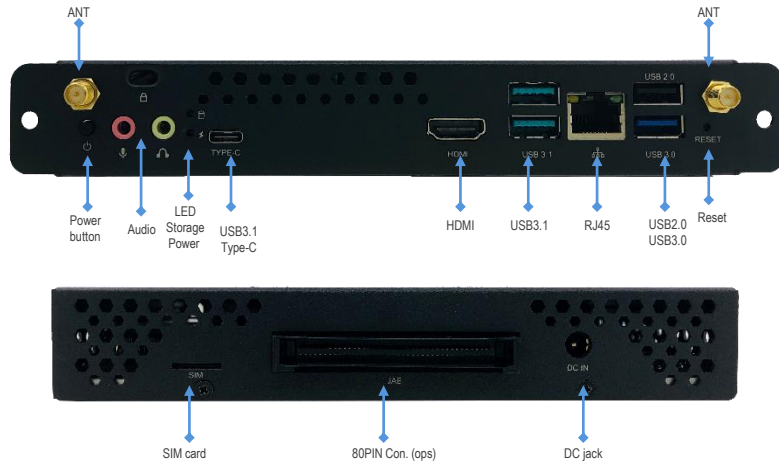

View

Size

Information

Model	Description
S064-I3	I3-8145U/M.2 SSD/ SO-DIMM DDR4/ WIFI+BT module/ 2 HDMI2.0 /TPM2.0 /AMT /Type-C
S064-I5	I5-8265U/M.2 SSD/ SO-DIMM DDR4/ WIFI+BT module/ 2 HDMI2.0 /TPM2.0 /AMT /Type-C
S064-I5 vpro	I5-8365U/M.2 SSD/ SO-DIMM DDR4/ WIFI+BT module/ 2 HDMI2.0 /TPM2.0 /vPro /Type-C
S064-I7	I7-8565U/M.2 SSD/ SO-DIMM DDR4/ WIFI+BT module/ 2 HDMI2.0 /TPM2.0 /AMT /Type-C
S064-I7 vpro	I7-8665U/M.2 SSD/ SO-DIMM DDR4/ WIFI+BT module/ 2 HDMI2.0 /TPM2.0 /vPro /Type-C

Wechat

Website

Product descriptions are subject to change without notice.